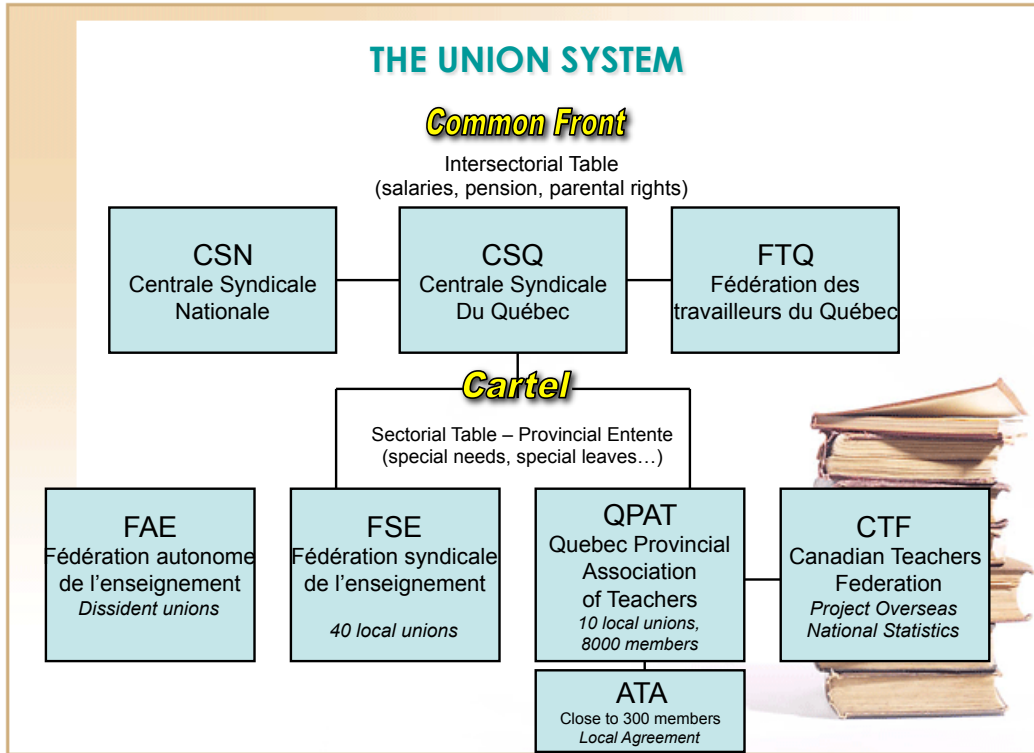

UNION BUREAUCRACY

QUEBEC PROVINCIAL ASSOCIATION OF TEACHERS

LOCAL UNIONS

ATA	Appalachian Teachers' Association Eastern Townships School Board
CQTA	Central Quebec Teacher's Association Central Quebec School Board
CVTA	Chateaugay Valley Teachers' Association New Frontiers School Board
ESTA	Eastern Shores Teachers Association Eastern Shores School Board
LNSETA	Lower North Shore English Teachers Association Littoral School Board
LTU	Laurier Teachers' Union Sir Wilfred Laurier School Board
MTA	Montreal Teachers Association English Montreal School Board
PTU	Pearson Teachers Union Lester B. Pearson School Board
RTU	Riverside Teachers' Union Riverside School Board
WQTA	Western Quebec Teachers' Association Western Quebec School Board

INTERNAL STRUCTURE

Executive	7 members (elected)
Board of Directors	29 members (proportional local union representation)
Committees	
	Adult Education Committee
	Finance & Budget Committee
	Human Rights & Social Justice Committee
	Membership Plans Committee
	New Teachers Committee
	Nominations Committee
	Vocational Training Committee
Provincial Council	98 members (proportional local union representation)
Staff	6 executives